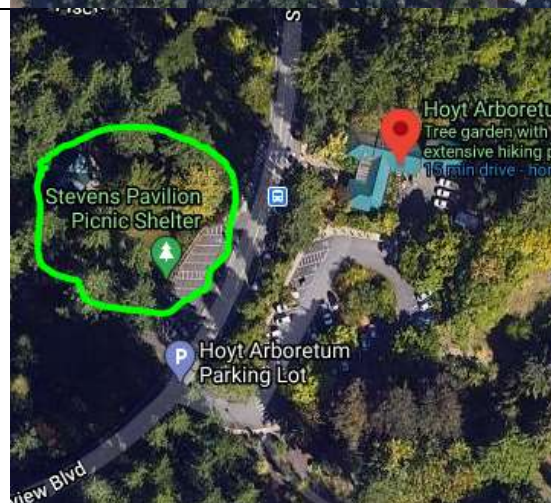

**OMSI, 1945 SE Water Ave, Portland, OR 97214:** Meet in the corner of the South parking lot near to the OMSI Streetcar Station and Tilikum Crossing.

**Grant Bowl Track, 3301-3499 NE US Grant Pl, Portland, OR 97212:** Meet inside the track by the soccer goal.

**Sellwood Park:** We will meet in the parking lot on the corner of SE 74<sup>th</sup> Ave and SE Sellwood Blvd.

**Hoyt Arboretum: 4000 SW Fairview Blvd, Portland, OR 97221:** Meet under the Stevens Pavilion Picnic Shelter

**Westmoreland Park: 2216 SE Lambert St, Portland, OR 97202:** Meet at the large parking lot on the south end of the park near Sckavone Stadium.

**Lents Park: 4808 SE 92nd Ave, Portland, OR 97266:** We will meet in the parking lot in front of Walker Stadium.