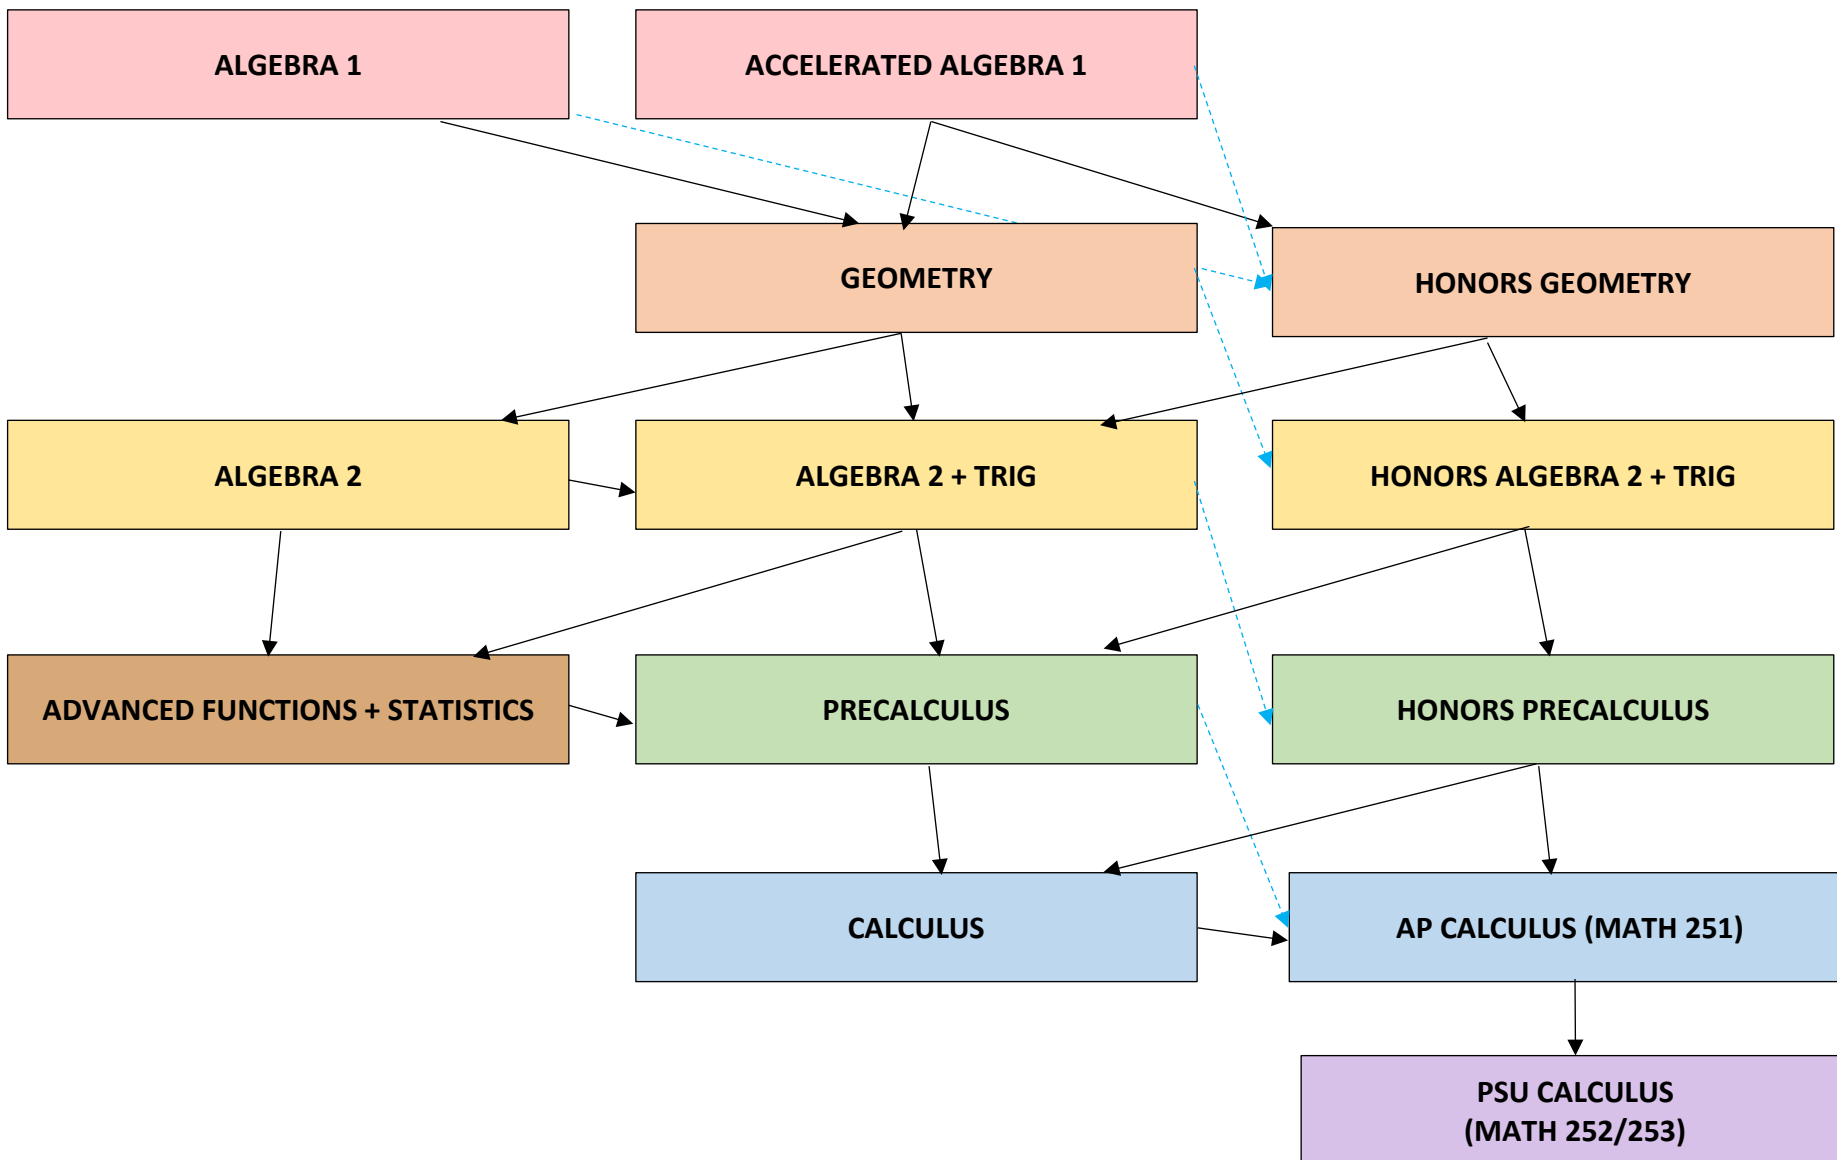

# St. Mary's Academy Math Class Offerings & Trajectories (2020-2021)

→ = General Course Pathway  
 - - - → = Possible Course Pathway  
 (for students who demonstrate exceptional achievement)